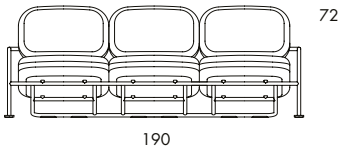

**B30** 15.7 kg | 0.9 m<sup>3</sup>/pc (1.7 m<sup>3</sup>/2 pcs)

**EASY CHAIR WITH ARMRESTS.** Steel frame. Moulded HR polyurethane foam padding. Upholstered in fabric or leather. Leather as per cc. Óa. Frame in painted steel. B30 has a side table. B31 and B33 has no side table. Table-top in lacquered or oiled oak, ash, walnut or stone slab.

**EASY CHAIR WITH ARMRESTS.** Steel frame. Moulded HR polyurethane foam padding. Upholstered in fabric or leather. Leather as per cc. 6a. Frame in painted steel. B30 has a side table. B31 and B33 has no side table.

	<b>B31</b>
Seat height	40
Overall height	72
Seat width	58
Overall width	83
Seat depth	58
Overall depth	80
Weight, kg	15.7
Cbm	0.91

**B33** 37 kg

**SOFA.** Steel frame. Moulded HR polyurethane foam padding. Upholstered in fabric or leather. Leather as per cc. 6a. Frame in painted steel. B30 has a side table. B31 and B33 has no side table.

	<b>B33</b>
Seat height	40
Overall height	72
Overall width	190
Seat depth	58
Overall depth	80
Weight, kg	37