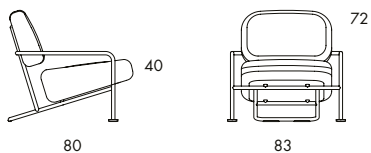

B31 15.1 kg | 0.9 m³/pc (1.7 m³/2 pcs)

EASY CHAIR WITH ARMRESTS. Steel frame. Moulded HR polyurethane foam padding. Upholstered in fabric or leather. Leather as per cc. 6a. Frame in painted steel. B30 has a side table. B31 and B33 has no side table.

	B31
Seat height	40
Overall height	72
Seat width	58
Overall width	83
Seat depth	58
Overall depth	80
Weight, kg	15.7
Cbm	0.91