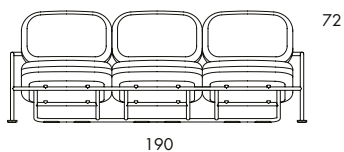

**B30** 15.7 kg | 0.9 m<sup>3</sup>/pc (1.7 m<sup>3</sup>/2 pcs)

**EASY CHAIR WITH ARMRESTS.** Steel frame. Moulded HR polyurethane foam padding. Upholstered in fabric or leather. Leather as per cc. Óa. Frame in painted steel. B30 has a side table. B31 and B33 has no side table. Table-top in lacquered or oiled oak, ash, walnut or stone slab.

**EASY CHAIR WITH ARMRESTS.** Steel frame. Moulded HR polyurethane foam padding. Upholstered in fabric or leather. Leather as per cc. 6a. Frame in painted steel. B30 has a side table. B31 and B33 has no side table.

	<b>B31</b>
Seat height	40
Overall height	72
Seat width	58
Overall width	83
Seat depth	58
Overall depth	80
Weight, kg	15.7
Cbm	0.91

**B33** 37 kg

**SOFA.** Steel frame. Moulded HR polyurethane foam padding. Upholstered in fabric or leather. Leather as per cc. 6a. Frame in painted steel. B30 has a side table. B31 and B33 has no side table.

	<b>B33</b>
Seat height	40
Overall height	72
Overall width	190
Seat depth	58
Overall depth	80
Weight, kg	37