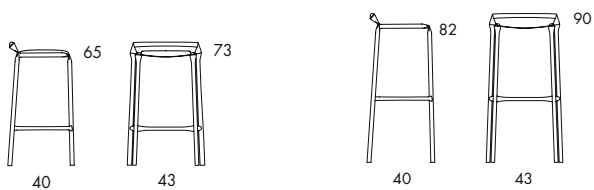

S25N 6.15 kg 

	S25N
Seat height	46
Overall height	82
Overall width	48
Overall depth	57
Weight, kg	6.15

S230

	S230
Seat height	36
Overall height	75
Overall width	61
Overall depth	66

S24-65 5.5 kg 

S24-82 5.5 kg 

S24-65	
Seat height	65
Overall height	73
Overall width	43
Overall depth	40
Weight, kg	5.5

S24-82	
Seat height	82
Overall height	92
Overall width	47
Overall depth	41
Weight, kg	5.5