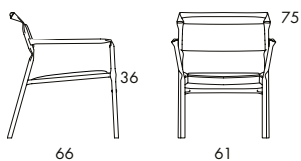

STACKABLE CHAIR & BARSTOOL | EASY CHAIR. Kinked painted tubular steel frame. Polyurethane foam padding in seat and back. Upholstered in fabric or leather. Leather as per colour chart. 6a. Plastic foot. For indoor use.

S25N 6.15 kg 

	S25N
Seat height	46
Overall height	82
Overall width	48
Overall depth	57
Weight, kg	6.15

S230

	S230
Seat height	36
Overall height	75
Overall width	61
Overall depth	66

S24-65 5.5 kg 

S24-82 5.5 kg 

S24-65	
Seat height	65
Overall height	73
Overall width	43
Overall depth	40
Weight, kg	5.5

S24-82	
Seat height	82
Overall height	92
Overall width	47
Overall depth	41
Weight, kg	5.5