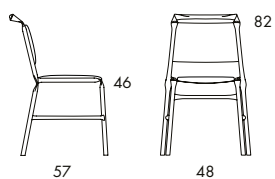

STACKABLE CHAIR & BARSTOOL | EASY CHAIR. Kinked painted tubular steel frame. Polyurethane foam padding in seat and back. Upholstered in fabric or leather. Leather as per colour chart. 6a. Plastic foot. For indoor use.

S25N 6.15 kg 

	S25N
Seat height	46
Overall height	82
Overall width	48
Overall depth	57
Weight, kg	6.15

S230

	S230
Seat height	36
Overall height	75
Overall width	61
Overall depth	66

S24-65 5.5 kg 

S24-82 5.5 kg 

S24-65	
Seat height	65
Overall height	73
Overall width	43
Overall depth	40
Weight, kg	5.5

S24-82	
Seat height	82
Overall height	92
Overall width	47
Overall depth	41
Weight, kg	5.5