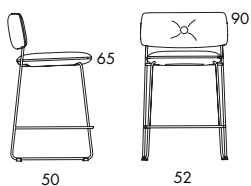

**S72-65** 6.4 kg | 0.38 m<sup>3</sup>/2 pcs 

**S72-82** 6.9 kg | 0.44 m<sup>3</sup>/2 pcs 

**STACKABLE BARSTOOL.** Wood and steel frame. Moulded CMHR foam padding. Upholstered in fabric or leather. Leather as per cc. 6a. Chrome plated (chrome III) or black-painted steel frame. Plastic foot.

Dundra is a large family that includes foot stools, chairs, barstools, easy chairs, sofas and tables.

**S72-65** 6.4 kg | 0.38 m<sup>3</sup>/2 pcs 

**S72-65**

Seat height	65
Overall height	90
Seat width	45
Overall width	52
Seat depth	41
Overall depth	50
Weight, kg	6.4
Cbm	0.38/2 pcs

**S72-82** 6.9 kg | 0.44 m<sup>3</sup>/2 pcs 

<b>S72-82</b>	
Seat height	82
Overall height	107
Seat width	45
Overall width	52
Seat depth	41
Overall depth	52
Weight, kg	6.9
Cbm	0.44/2 pcs