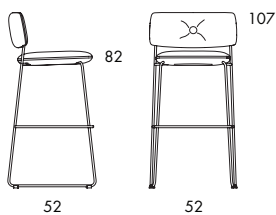

**S72-65** 6.4 kg | 0.38 m<sup>3</sup>/2 pcs 

**S72-82** 6.9 kg | 0.44 m<sup>3</sup>/2 pcs 

**STACKABLE BARSTOOL.** Wood and steel frame. Moulded CMHR foam padding. Upholstered in fabric or leather. Leather as per cc. 6a. Chrome plated (chrome III) or black-painted steel frame. Plastic foot.

Dundra is a large family that includes foot stools, chairs, barstools, easy chairs, sofas and tables.

**S72-65** 6.4 kg | 0.38 m<sup>3</sup>/2 pcs 

**S72-65**

Seat height	65
Overall height	90
Seat width	45
Overall width	52
Seat depth	41
Overall depth	50
Weight, kg	6.4
Cbm	0.38/2 pcs

**S72-82** 6.9 kg | 0.44 m<sup>3</sup>/2 pcs 

<b>S72-82</b>	
Seat height	82
Overall height	107
Seat width	45
Overall width	52
Seat depth	41
Overall depth	52
Weight, kg	6.9
Cbm	0.44/2 pcs