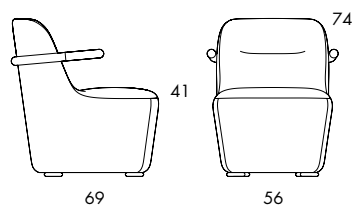

**O721**

**O720**

**EASY CHAIR | EASY CHAIR WITH ARMRESTS.** Moulded HR polyurethane foam padding. Upholstered in fabric or leather. Feet in steel alternatively feet and rackrest in steel, armguide in wood.

	<b>O721</b>
Seat height	41
Overall height	74
Overall width	55
Overall depth	68

	<b>O720</b>
Seat height	41
Overall height	74
Overall width	56
Overall depth	69