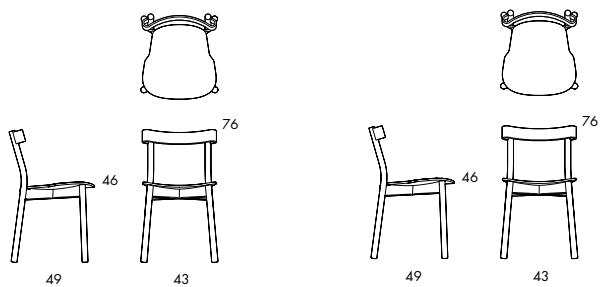

**B510**

**B512**

**CHAIR.** Frame in solid wood. Compression molded seat / back. Lacquered or upholstered seat in fabric or leather with padding in polyurethane.

Still Life is also available as a stackable chair and a bar stool in 65 cm and 82cm seat height.

	<b>B510</b>
Seat height	46
Overall height	76
Seat width	42
Overall width	45
Seat depth	43
Overall depth	49

	<b>B512</b>
Seat height	46
Overall height	76
Seat width	42
Overall width	45
Seat depth	43
Overall depth	49

**B511** 

**B513** 

**STACKABLE CHAIR.** Frame in solid wood. Compression molded seat / back. Lacquered or upholstered seat | in fabric or leather with padding in polyurethane. Stacks 4 pcs.

Still Life is also available as a chair and a bar stool in 65 cm and 82cm seat height.

	<b>B511</b>
Seat height	46
Overall height	76
Seat width	42
Overall width	45
Seat depth	43
Overall depth	49

	<b>B513</b>
Seat height	46
Overall height	76
Seat width	42
Overall width	45
Seat depth	43
Overall depth	49