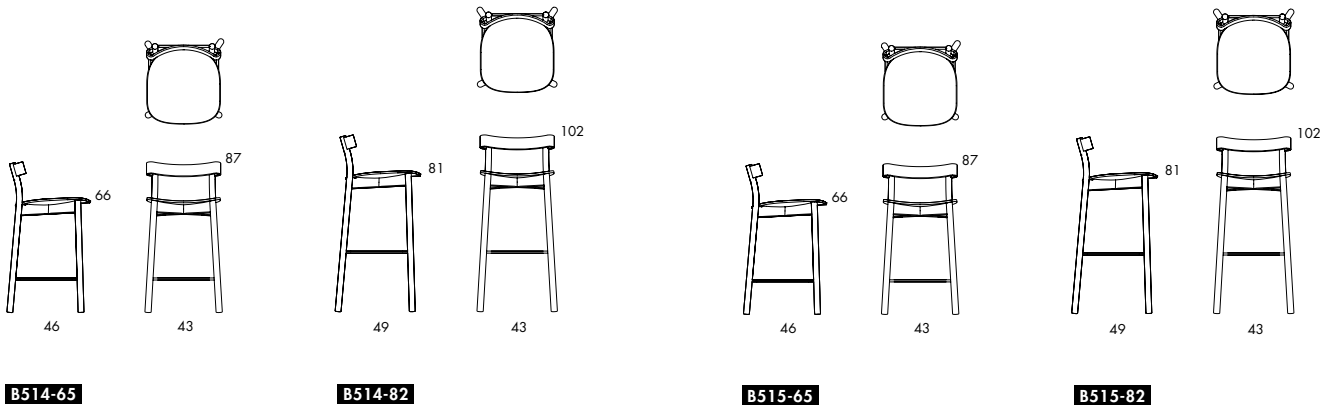

	<b>B510</b>
Seat height	46
Overall height	76
Seat width	42
Overall width	45
Seat depth	43
Overall depth	49

	<b>B512</b>
Seat height	46
Overall height	76
Seat width	42
Overall width	45
Seat depth	43
Overall depth	49

**B511** 

**B513** 

**STACKABLE CHAIR.** Frame in solid wood. Compression molded seat / back. Lacquered or upholstered seat | in fabric or leather with padding in polyurethane. Stacks 4 pcs.

Still Life is also available as a chair and a bar stool in 65 cm and 82cm seat height.

	<b>B511</b>
Seat height	46
Overall height	76
Seat width	42
Overall width	45
Seat depth	43
Overall depth	49

	<b>B513</b>
Seat height	46
Overall height	76
Seat width	42
Overall width	45
Seat depth	43
Overall depth	49

	<b>B514-65</b>		<b>B514-82</b>		<b>B515-65</b>		<b>B515-82</b>
Seat height	66	Seat height	81	Seat height	66	Seat height	81
Overall height	87	Overall height	102	Overall height	87	Overall height	102
Seat width	42	Seat width	42	Seat width	42	Seat width	42
Overall width	43	Overall width	43	Overall width	43	Overall width	43
Seat depth	43	Seat depth	43	Seat depth	43	Seat depth	43
Overall depth	46	Overall depth	49	Overall depth	46	Overall depth	49