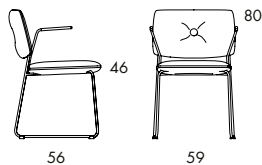

S70 5.6 kg | 0.29 m³/pc

S70A 6 kg | 0.29 m³/pc

S70AS 9.15 kg | 0.32 m³/pc

CHAIR. Wood and steel frame. Moulded HR foam padding. Upholstered in fabric or leather. Leather as per colour chart. 6a. Chrome plated (chrome III) or painted steel frame. Plastic foot. S70 and S70A are stackable. S70A has rubber-covered armrests and S70AS has padded armrests.

Dundra is a large family that includes foot stools, chairs, barstools, easy chairs and sofas.

S70 5.6 kg | 0.29 m³/pc 

	S70
Seat height	46
Overall height	80
Seat width	45
Overall width	50
Seat depth	43
Overall depth	56
Weight, kg	5.6
Cbm	0.29/pc
Cbm	0.36/2 pcs

S70A 6 kg | 0.29 m³/pc 

	S70A
Seat height	46
Overall height	80
Seat width	45
Overall width	59
Seat depth	43
Overall depth	56
Weight, kg	6
Cbm	0.29

S70AS 9.15 kg | 0.32 m³/pc

	S70AS
Seat height	46
Overall height	80
Seat width	45
Overall width	62
Seat depth	43
Overall depth	56
Weight, kg	9.15
Cbm	0.32

S74A 22 kg | 0.9 m³/pc

	S74A
Seat height	40
Overall height	70
Seat width	138
Overall width	150
Seat depth	55
Overall depth	72
Weight, kg	22
Cbm	0.9