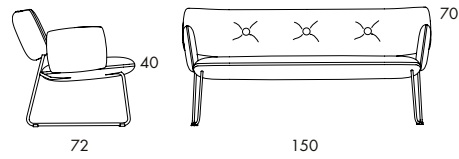

S73-82 4.7 kg | 0.24 m³/pc

	S73-82
Seat height	82
Overall height	82
Seat width	45
Overall width	52
Seat depth	45
Overall depth	47
Weight, kg	4.7
Cbm	0.24/pc

S72-65 6.4 kg | 0.38 m³/2 pcs

S72-82 6.9 kg | 0.44 m³/2 pcs

S72-65 6.4 kg | 0.38 m³/2 pcs 

S72-65

Seat height	65
Overall height	90
Seat width	45
Overall width	52
Seat depth	41
Overall depth	50
Weight, kg	6.4
Cbm	0.38/2 pcs

S72-82 6.9 kg | 0.44 m³/2 pcs 

	S72-82
Seat height	82
Overall height	107
Seat width	45
Overall width	52
Seat depth	41
Overall depth	52
Weight, kg	6.9
Cbm	0.44/2 pcs

Dundra is a large family that includes foot stools, chairs, barstools, easy chairs and sofas.

S71 8.3 kg | 0.45 m³/2 pcs 

	S71
Seat height	40
Overall height	70
Seat width	56
Overall width	68
Seat depth	55
Overall depth	72
Weight, kg	8.3
Cbm	0.45/2 pcs

S71AS 11.4 kg | 0.45 m³/pc

S71AS

Seat height	40
Overall height	70
Seat width	56
Overall width	68
Seat depth	55
Overall depth	72
Weight, kg	11.4
Cbm	0.45/pcs

S74 19 kg | 1.0 m³/2 pcs 

S74A 22 kg | 0.9 m³/pc