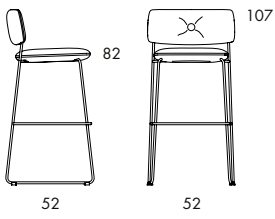

Dundra is a large family that includes foot stools, chairs, barstools, easy chairs and sofas.

S73-65 4.2 kg | 0.20 m³/pc

	S73-65
Seat height	65
Overall height	65
Seat width	45
Overall width	52
Seat depth	45
Overall depth	45
Weight, kg	4.2
Cbm	0.20/pc

S73-82 4.7 kg | 0.24 m³/pc

	S73-82
Seat height	82
Overall height	82
Seat width	45
Overall width	52
Seat depth	45
Overall depth	47
Weight, kg	4.7
Cbm	0.24/pc

S72-65 6.4 kg | 0.38 m³/2 pcs

S72-82 6.9 kg | 0.44 m³/2 pcs

STACKABLE BARSTOOL. Wood and steel frame. Moulded HR foam padding. Upholstered in fabric or leather. Leather as per cc. 6a. Chrome plated (chrome III) or painted steel frame. Plastic foot.

Dundra is a large family that includes foot stools, chairs, barstools, easy chairs and sofas.

S72-65 6.4 kg | 0.38 m³/2 pcs 

S72-65

Seat height	65
Overall height	90
Seat width	45
Overall width	52
Seat depth	41
Overall depth	50
Weight, kg	6.4
Cbm	0.38/2 pcs

S72-82 6.9 kg | 0.44 m³/2 pcs 

	S72-82
Seat height	82
Overall height	107
Seat width	45
Overall width	52
Seat depth	41
Overall depth	52
Weight, kg	6.9
Cbm	0.44/2 pcs