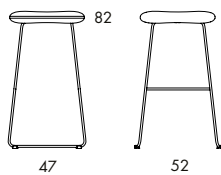

S73-82 4.7 kg | 0.24 m³/pc

BARSTOOL. Wood and steel frame. Moulded HR foam padding. Upholstered in fabric or leather. Leather as per cc. 6a. Chrome plated (chrome III) or painted steel frame. Plastic foot.

Dundra is a large family that includes foot stools, chairs, barstools, easy chairs and sofas.