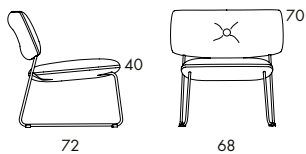

S73-82 4.7 kg | 0.24 m³/pc

	S73-82
Seat height	82
Overall height	82
Seat width	45
Overall width	52
Seat depth	45
Overall depth	47
Weight, kg	4.7
Cbm	0.24/pc

S72-65 6.4 kg | 0.38 m³/2 pcs

S72-82 6.9 kg | 0.44 m³/2 pcs

S72-65 6.4 kg | 0.38 m³/2 pcs 

S72-65

Seat height	65
Overall height	90
Seat width	45
Overall width	52
Seat depth	41
Overall depth	50
Weight, kg	6.4
Cbm	0.38/2 pcs

S72-82 6.9 kg | 0.44 m³/2 pcs 

	S72-82
Seat height	82
Overall height	107
Seat width	45
Overall width	52
Seat depth	41
Overall depth	52
Weight, kg	6.9
Cbm	0.44/2 pcs

S71 8.3 kg | 0.45 m³/2 pcs 

S71AS 11.4 kg | 0.45 m³/pc

EASY CHAIR. Wood and steel frame with no-sag springs. Moulded HR foam padding. Upholstered in fabric or leather. Leather as per cc. 6a. With or without arms. Chrome plated (chrome III) or painted steel frame. Plastic foot. S71 without armrests is stackable.

Dundra is a large family that includes foot stools, chairs, barstools, easy chairs and sofas.

S71 8.3 kg | 0.45 m³/2 pcs 

	S71
Seat height	40
Overall height	70
Seat width	56
Overall width	68
Seat depth	55
Overall depth	72
Weight, kg	8.3
Cbm	0.45/2 pcs