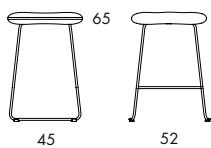

Dundra is a large family that includes foot stools, chairs, barstools, easy chairs, and sofas.

	S76		S76A
Seat height	46	Seat height	46
Overall height	76	Overall height	76
Seat width	45	Seat width	45
Overall width	50	Overall width	55
Seat depth	43	Seat depth	43
Overall depth	53	Overall depth	53

S73-65 4.2 kg | 0.20 m³/pc

S73-82 4.7 kg | 0.24 m³/pc

BARSTOOL. Wood and steel frame. Moulded HR foam padding. Upholstered in fabric or leather. Leather as per cc. 6a. Chrome plated (chrome III) or painted steel frame. Plastic foot.

Dundra is a large family that includes foot stools, chairs, barstools, easy chairs and sofas.

S73-65 4.2 kg | 0.20 m³/pc

	S73-65
Seat height	65
Overall height	65
Seat width	45
Overall width	52
Seat depth	45
Overall depth	45
Weight, kg	4.2
Cbm	0.20/pc

S73-82 4.7 kg | 0.24 m³/pc

	S73-82
Seat height	82
Overall height	82
Seat width	45
Overall width	52
Seat depth	45
Overall depth	47
Weight, kg	4.7
Cbm	0.24/pc

S72-65 6.4 kg | 0.38 m³/2 pcs

S72-82 6.9 kg | 0.44 m³/2 pcs