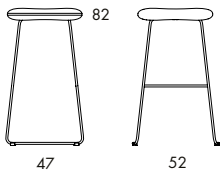

Dundra is a large family that includes foot stools, chairs, barstools, easy chairs, and sofas.

	S76		S76A
Seat height	46	Seat height	46
Overall height	76	Overall height	76
Seat width	45	Seat width	45
Overall width	50	Overall width	55
Seat depth	43	Seat depth	43
Overall depth	53	Overall depth	53

Dundra is a large family that includes foot stools, chairs, barstools, easy chairs and sofas.

S73-65 4.2 kg | 0.20 m³/pc

	S73-65
Seat height	65
Overall height	65
Seat width	45
Overall width	52
Seat depth	45
Overall depth	45
Weight, kg	4.2
Cbm	0.20/pc

S73-82 4.7 kg | 0.24 m³/pc

	S73-82
Seat height	82
Overall height	82
Seat width	45
Overall width	52
Seat depth	45
Overall depth	47
Weight, kg	4.7
Cbm	0.24/pc

S72-65 6.4 kg | 0.38 m³/2 pcs

S72-82 6.9 kg | 0.44 m³/2 pcs

S72-65 6.4 kg | 0.38 m³/2 pcs 

S72-65

Seat height	65
Overall height	90
Seat width	45
Overall width	52
Seat depth	41
Overall depth	50
Weight, kg	6.4
Cbm	0.38/2 pcs

S72-82 6.9 kg | 0.44 m³/2 pcs 

	S72-82
Seat height	82
Overall height	107
Seat width	45
Overall width	52
Seat depth	41
Overall depth	52
Weight, kg	6.9
Cbm	0.44/2 pcs