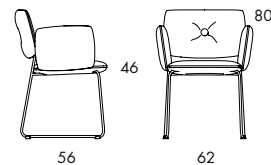

S70 5.6 kg | 0.29 m³/pc

S70A 6 kg | 0.29 m³/pc

S70AS 9.15 kg | 0.32 m³/pc

CHAIR. Wood and steel frame. Moulded HR foam padding. Upholstered in fabric or leather. Leather as per colour chart. 6a. Chrome plated (chrome III) or painted steel frame. Plastic foot. S70 and S70A are stackable. S70A has rubber-covered armrests and S70AS has padded armrests.

Dundra is a large family that includes foot stools, chairs, barstools, easy chairs and sofas.

S70 5.6 kg | 0.29 m³/pc 

	S70
Seat height	46
Overall height	80
Seat width	45
Overall width	50
Seat depth	43
Overall depth	56
Weight, kg	5.6
Cbm	0.29/pc
Cbm	0.36/2 pcs

S70A 6 kg | 0.29 m³/pc 

	S70A
Seat height	46
Overall height	80
Seat width	45
Overall width	59
Seat depth	43
Overall depth	56
Weight, kg	6
Cbm	0.29

S70AS 9.15 kg | 0.32 m³/pc

	S70AS
Seat height	46
Overall height	80
Seat width	45
Overall width	62
Seat depth	43
Overall depth	56
Weight, kg	9.15
Cbm	0.32

S74A 22 kg | 0.9 m³/pc

	S74A
Seat height	40
Overall height	70
Seat width	138
Overall width	150
Seat depth	55
Overall depth	72
Weight, kg	22
Cbm	0.9