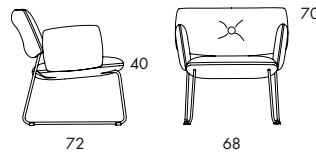

Dundra is a large family that includes foot stools, chairs, barstools, easy chairs and sofas.

S73-65 4.2 kg | 0.20 m³/pc

	S73-65
Seat height	65
Overall height	65
Seat width	45
Overall width	52
Seat depth	45
Overall depth	45
Weight, kg	4.2
Cbm	0.20/pc

S73-82 4.7 kg | 0.24 m³/pc

	S73-82
Seat height	82
Overall height	82
Seat width	45
Overall width	52
Seat depth	45
Overall depth	47
Weight, kg	4.7
Cbm	0.24/pc

S72-65 6.4 kg | 0.38 m³/2 pcs

S72-82 6.9 kg | 0.44 m³/2 pcs

S72-65 6.4 kg | 0.38 m³/2 pcs 

S72-65

Seat height	65
Overall height	90
Seat width	45
Overall width	52
Seat depth	41
Overall depth	50
Weight, kg	6.4
Cbm	0.38/2 pcs

S72-82 6.9 kg | 0.44 m³/2 pcs 

	S72-82
Seat height	82
Overall height	107
Seat width	45
Overall width	52
Seat depth	41
Overall depth	52
Weight, kg	6.9
Cbm	0.44/2 pcs

S71 8.3 kg | 0.45 m³/2 pcs 

S71AS 11.4 kg | 0.45 m³/pc

EASY CHAIR. Wood and steel frame with no-sag springs. Moulded HR foam padding. Upholstered in fabric or leather. Leather as per cc. 6a. With or without arms. Chrome plated (chrome III) or painted steel frame. Plastic foot. S71 without armrests is stackable.