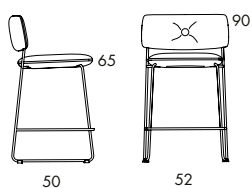

Dundra is a large family that includes foot stools, chairs, barstools, easy chairs, and sofas.

	S76		S76A
Seat height	46	Seat height	46
Overall height	76	Overall height	76
Seat width	45	Seat width	45
Overall width	50	Overall width	55
Seat depth	43	Seat depth	43
Overall depth	53	Overall depth	53

Dundra is a large family that includes foot stools, chairs, barstools, easy chairs and sofas.

S73-65 4.2 kg | 0.20 m³/pc

	S73-65
Seat height	65
Overall height	65
Seat width	45
Overall width	52
Seat depth	45
Overall depth	45
Weight, kg	4.2
Cbm	0.20/pc

S73-82 4.7 kg | 0.24 m³/pc

	S73-82
Seat height	82
Overall height	82
Seat width	45
Overall width	52
Seat depth	45
Overall depth	47
Weight, kg	4.7
Cbm	0.24/pc

S72-65 6.4 kg | 0.38 m³/2 pcs

S72-82 6.9 kg | 0.44 m³/2 pcs

S72-65 6.4 kg | 0.38 m³/2 pcs 

S72-65

Seat height	65
Overall height	90
Seat width	45
Overall width	52
Seat depth	41
Overall depth	50
Weight, kg	6.4
Cbm	0.38/2 pcs

S72-82 6.9 kg | 0.44 m³/2 pcs 

	S72-82
Seat height	82
Overall height	107
Seat width	45
Overall width	52
Seat depth	41
Overall depth	52
Weight, kg	6.9
Cbm	0.44/2 pcs