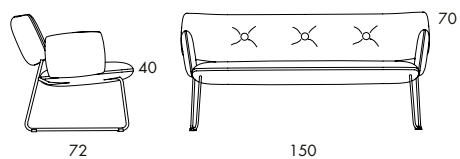

S73-82 4.7 kg | 0.24 m³/pc

	S73-82
Seat height	82
Overall height	82
Seat width	45
Overall width	52
Seat depth	45
Overall depth	47
Weight, kg	4.7
Cbm	0.24/pc

S72-65 6.4 kg | 0.38 m³/2 pcs

S72-82 6.9 kg | 0.44 m³/2 pcs

S71AS 11.4 kg | 0.45 m³/pc

S71AS

Seat height	40
Overall height	70
Seat width	56
Overall width	68
Seat depth	55
Overall depth	72
Weight, kg	11.4
Cbm	0.45/pcs

S74 19 kg | 1.0 m³/2 pcs 

S74A 22 kg | 0.9 m³/pc

Dundra is a large family that includes foot stools, chairs, barstools, easy chairs and sofas.

S74 19 kg | 1.0 m³/2 pcs

	S74
Seat height	40
Overall height	70
Seat width	138
Overall width	150
Seat depth	55
Overall depth	72
Weight, kg	19
Cbm	1/2 pcs

S74A 22 kg | 0.9 m³/pc

	S74A
Seat height	40
Overall height	70
Seat width	138
Overall width	150
Seat depth	55
Overall depth	72
Weight, kg	22
Cbm	0.9