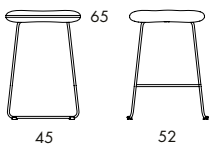

Dundra is a large family that includes foot stools, chairs, barstools, easy chairs and sofas.

S70 5.6 kg | 0.29 m³/pc 

	S70
Seat height	46
Overall height	80
Seat width	45
Overall width	50
Seat depth	43
Overall depth	56
Weight, kg	5.6
Cbm	0.29/pc
Cbm	0.36/2 pcs

S70A 6 kg | 0.29 m³/pc 

	S70A
Seat height	46
Overall height	80
Seat width	45
Overall width	59
Seat depth	43
Overall depth	56
Weight, kg	6
Cbm	0.29

S70AS 9.15 kg | 0.32 m³/pc

	S70AS
Seat height	46
Overall height	80
Seat width	45
Overall width	62
Seat depth	43
Overall depth	56
Weight, kg	9.15
Cbm	0.32

Dundra is a large family that includes foot stools, chairs, barstools, easy chairs, and sofas.

	S76		S76A
Seat height	46	Seat height	46
Overall height	76	Overall height	76
Seat width	45	Seat width	45
Overall width	50	Overall width	55
Seat depth	43	Seat depth	43
Overall depth	53	Overall depth	53

S73-82 4.7 kg | 0.24 m³/pc

	S73-82
Seat height	82
Overall height	82
Seat width	45
Overall width	52
Seat depth	45
Overall depth	47
Weight, kg	4.7
Cbm	0.24/pc

S72-65 6.4 kg | 0.38 m³/2 pcs

S72-82 6.9 kg | 0.44 m³/2 pcs