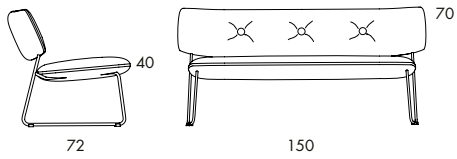

S73-82 4.7 kg | 0.24 m³/pc

	S73-82
Seat height	82
Overall height	82
Seat width	45
Overall width	52
Seat depth	45
Overall depth	47
Weight, kg	4.7
Cbm	0.24/pc

S72-65 6.4 kg | 0.38 m³/2 pcs

S72-82 6.9 kg | 0.44 m³/2 pcs

S72-65 6.4 kg | 0.38 m³/2 pcs 

S72-65

Seat height	65
Overall height	90
Seat width	45
Overall width	52
Seat depth	41
Overall depth	50
Weight, kg	6.4
Cbm	0.38/2 pcs

S72-82 6.9 kg | 0.44 m³/2 pcs 

	S72-82
Seat height	82
Overall height	107
Seat width	45
Overall width	52
Seat depth	41
Overall depth	52
Weight, kg	6.9
Cbm	0.44/2 pcs

Dundra is a large family that includes foot stools, chairs, barstools, easy chairs and sofas.

S71 8.3 kg | 0.45 m³/2 pcs 

	S71
Seat height	40
Overall height	70
Seat width	56
Overall width	68
Seat depth	55
Overall depth	72
Weight, kg	8.3
Cbm	0.45/2 pcs

S71AS 11.4 kg | 0.45 m³/pc

S71AS

Seat height	40
Overall height	70
Seat width	56
Overall width	68
Seat depth	55
Overall depth	72
Weight, kg	11.4
Cbm	0.45/pcs

S74 19 kg | 1.0 m³/2 pcs 

S74A 22 kg | 0.9 m³/pc