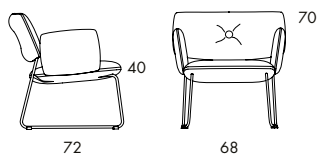

S73-82 4.7 kg | 0.24 m³/pc

	S73-82
Seat height	82
Overall height	82
Seat width	45
Overall width	52
Seat depth	45
Overall depth	47
Weight, kg	4.7
Cbm	0.24/pc

S72-65 6.4 kg | 0.38 m³/2 pcs

S72-82 6.9 kg | 0.44 m³/2 pcs

S72-65 6.4 kg | 0.38 m³/2 pcs 

S72-65

Seat height	65
Overall height	90
Seat width	45
Overall width	52
Seat depth	41
Overall depth	50
Weight, kg	6.4
Cbm	0.38/2 pcs

S72-82 6.9 kg | 0.44 m³/2 pcs 

	S72-82
Seat height	82
Overall height	107
Seat width	45
Overall width	52
Seat depth	41
Overall depth	52
Weight, kg	6.9
Cbm	0.44/2 pcs

Dundra is a large family that includes foot stools, chairs, barstools, easy chairs and sofas.

S71 8.3 kg | 0.45 m³/2 pcs 

	S71
Seat height	40
Overall height	70
Seat width	56
Overall width	68
Seat depth	55
Overall depth	72
Weight, kg	8.3
Cbm	0.45/2 pcs

S71AS 11.4 kg | 0.45 m³/pc

S71AS

Seat height	40
Overall height	70
Seat width	56
Overall width	68
Seat depth	55
Overall depth	72
Weight, kg	11.4
Cbm	0.45/pcs

S74 19 kg | 1.0 m³/2 pcs 

S74A 22 kg | 0.9 m³/pc