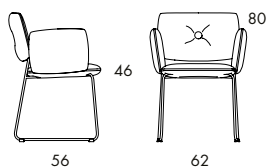

Dundra is a large family that includes foot stools, chairs, barstools, easy chairs and sofas.

S70 5.6 kg | 0.29 m³/pc 

	S70
Seat height	46
Overall height	80
Seat width	45
Overall width	50
Seat depth	43
Overall depth	56
Weight, kg	5.6
Cbm	0.29/pc
Cbm	0.36/2 pcs

S70A 6 kg | 0.29 m³/pc 

	S70A
Seat height	46
Overall height	80
Seat width	45
Overall width	59
Seat depth	43
Overall depth	56
Weight, kg	6
Cbm	0.29

S70AS 9.15 kg | 0.32 m³/pc

	S70AS
Seat height	46
Overall height	80
Seat width	45
Overall width	62
Seat depth	43
Overall depth	56
Weight, kg	9.15
Cbm	0.32

S73-82 4.7 kg | 0.24 m³/pc

	S73-82
Seat height	82
Overall height	82
Seat width	45
Overall width	52
Seat depth	45
Overall depth	47
Weight, kg	4.7
Cbm	0.24/pc

S72-65 6.4 kg | 0.38 m³/2 pcs

S72-82 6.9 kg | 0.44 m³/2 pcs

S74A 22 kg | 0.9 m³/pc

	S74A
Seat height	40
Overall height	70
Seat width	138
Overall width	150
Seat depth	55
Overall depth	72
Weight, kg	22
Cbm	0.9