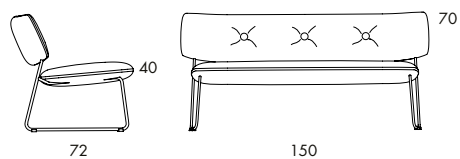

S74 19 kg | 1.0 m³/2 pcs

	S74
Seat height	40
Overall height	70
Seat width	138
Overall width	150
Seat depth	55
Overall depth	72
Weight, kg	19
Cbm	1/2 pcs