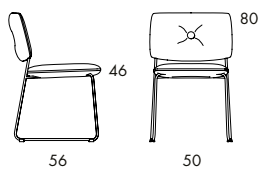

S70 5.6 kg | 0.29 m³/pc

S70A 6 kg | 0.29 m³/pc

S70AS 9.15 kg | 0.32 m³/pc

CHAIR. Wood and steel frame. Moulded HR foam padding. Upholstered in fabric or leather. Leather as per colour chart. 6a. Chrome plated (chrome III) or painted steel frame. Plastic foot. S70 and S70A are stackable. S70A has rubber-covered armrests and S70AS has padded armrests.

Dundra is a large family that includes foot stools, chairs, barstools, easy chairs and sofas.

S70 5.6 kg | 0.29 m³/pc 

	S70
Seat height	46
Overall height	80
Seat width	45
Overall width	50
Seat depth	43
Overall depth	56
Weight, kg	5.6
Cbm	0.29/pc
Cbm	0.36/2 pcs

S70A 6 kg | 0.29 m³/pc 

	S70A
Seat height	46
Overall height	80
Seat width	45
Overall width	59
Seat depth	43
Overall depth	56
Weight, kg	6
Cbm	0.29

S70AS 9.15 kg | 0.32 m³/pc

	S70AS
Seat height	46
Overall height	80
Seat width	45
Overall width	62
Seat depth	43
Overall depth	56
Weight, kg	9.15
Cbm	0.32

S74A 22 kg | 0.9 m³/pc

	S74A
Seat height	40
Overall height	70
Seat width	138
Overall width	150
Seat depth	55
Overall depth	72
Weight, kg	22
Cbm	0.9