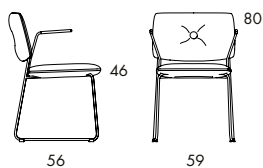

Dundra is a large family that includes foot stools, chairs, barstools, easy chairs and sofas.

S70 5.6 kg | 0.29 m³/pc 

	S70
Seat height	46
Overall height	80
Seat width	45
Overall width	50
Seat depth	43
Overall depth	56
Weight, kg	5.6
Cbm	0.29/pc
Cbm	0.36/2 pcs

S70A 6 kg | 0.29 m³/pc 

	S70A
Seat height	46
Overall height	80
Seat width	45
Overall width	59
Seat depth	43
Overall depth	56
Weight, kg	6
Cbm	0.29

S70AS 9.15 kg | 0.32 m³/pc

	S70AS
Seat height	46
Overall height	80
Seat width	45
Overall width	62
Seat depth	43
Overall depth	56
Weight, kg	9.15
Cbm	0.32

S73-82 4.7 kg | 0.24 m³/pc

	S73-82
Seat height	82
Overall height	82
Seat width	45
Overall width	52
Seat depth	45
Overall depth	47
Weight, kg	4.7
Cbm	0.24/pc

S72-65 6.4 kg | 0.38 m³/2 pcs

S72-82 6.9 kg | 0.44 m³/2 pcs

S74A 22 kg | 0.9 m³/pc

	S74A
Seat height	40
Overall height	70
Seat width	138
Overall width	150
Seat depth	55
Overall depth	72
Weight, kg	22
Cbm	0.9