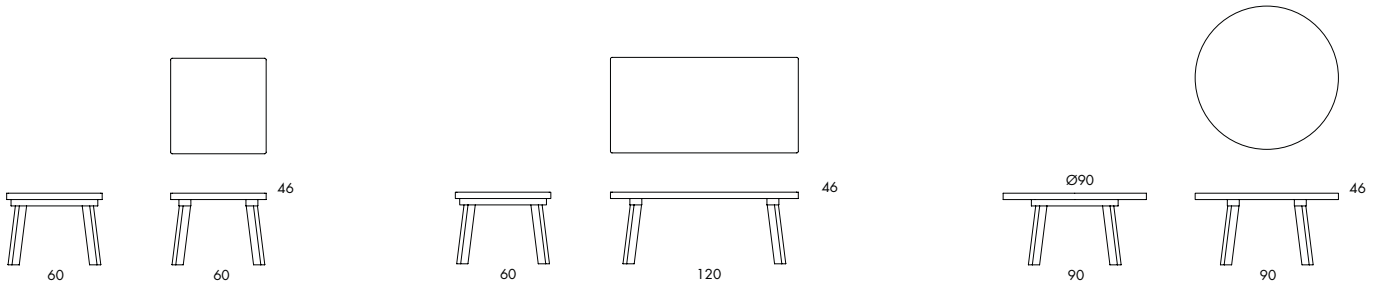

1. CRÈME
3136

2. CLAY
3116

3. RUST
3138

4. EBENHOLZ
3161

5. RED
3104

	O210
Seat height	41
Overall height	72
Overall width	50
Overall depth	70

L210

COFFEE TABLE. Solid pine, clear lacquered or Osmo treated. Other colours in Osmo/hard-wax or lacquered finishes available for projects.

9A | OSMO

1. CRÈME
3136

2. CLAY
3116

3. RUST
3138

4. EBENHOLZ
3161

5. RED
3104

Table height
Table top

L210
46
60x60 | 60x120 | Ø90