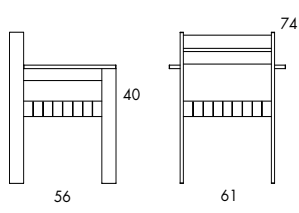

O220

O221

O222

CHAIR | EASY CHAIR | BAR CHAIR. Frame in lacquered or oiled solid wood. Saddle girth in Polylin or textile straps.

11 | LACQUERED WOOD FOR MOMANG

1. GREEN
NCS S 8010-G30Y

2. BURGUNDY
NCS S 6030-R10B

3. BLUE
NCS S 7020-R80B

O220
Seat height 45
Overall height 80
Overall width 35
Overall depth 46

O221
Seat height 80
Overall height 80
Overall width 35
Overall depth 36

O222
Seat height 40
Overall height 74
Overall width 61
Overall depth 56