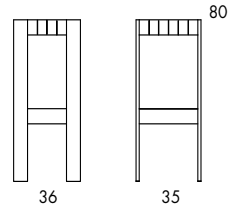

O220

O221

O222

CHAIR | EASY CHAIR | BAR CHAIR. Frame in lacquered or oiled solid wood. Saddle girth in Polylin or textile straps.

11 | LACQUERED WOOD FOR MOMANG

1. GREEN
NCS S 8010-G30Y

2. BURGUNDY
NCS S 6030-R10B

3. BLUE
NCS S 7020-R80B

O220
Seat height 45
Overall height 80
Overall width 35
Overall depth 46

O221
Seat height 80
Overall height 80
Overall width 35
Overall depth 36

O222
Seat height 40
Overall height 74
Overall width 61
Overall depth 56