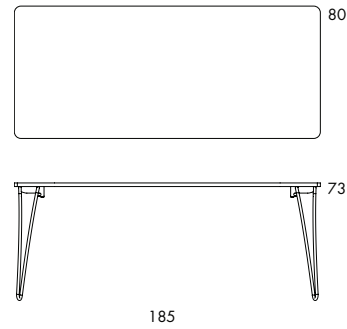

**L41** 26 kg | 0.4-0.6 m<sup>3</sup>/pc**L41** 24 kg | 0.4-0.6 m<sup>3</sup>/pc**L41** 20 kg | 0.4-0.6 m<sup>3</sup>/pc**L41** 17 kg | 0.4-0.6 m<sup>3</sup>/pc

**FOLD-DOWN TABLE.** Chrome-plated steel legs (chrome III). Fittings in ABS plastic. Lightweight Eurolight tabletop in 3.8 cm white melamine with white edging. The table is 10.5 cm thick when folded down. Plastic foot.

	<b>L41</b>
Table height	74
Area tabletop	205x80/185x80/140x80/140x60
Thickness folded	10
Weight, kg	26/24/20/17
Cbm	0.4-0.6