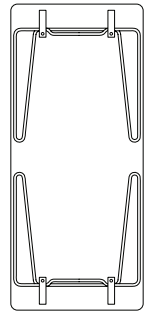

**L41** 26 kg | 0.4-0.6 m<sup>3</sup>/pc**L41** 24 kg | 0.4-0.6 m<sup>3</sup>/pc**L41** 20 kg | 0.4-0.6 m<sup>3</sup>/pc**L41** 17 kg | 0.4-0.6 m<sup>3</sup>/pc

**FOLD-DOWN TABLE.** Chrome-plated steel legs (chrome III). Fittings in ABS plastic. Lightweight Eurolight tabletop in 3.8 cm white melamine with white edging. The table is 10.5 cm thick when folded down. Plastic foot.

	<b>L41</b>
Table height	74
Area tabletop	205x80/185x80/140x80/140x60
Thickness folded	10
Weight, kg	26/24/20/17
Cbm	0.4-0.6