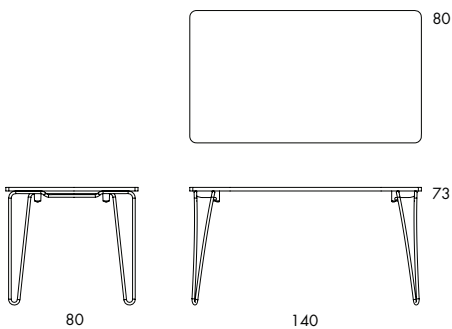

**L41** 26 kg | 0.4-0.6 m<sup>3</sup>/pc**L41** 24 kg | 0.4-0.6 m<sup>3</sup>/pc**L41** 20 kg | 0.4-0.6 m<sup>3</sup>/pc**L41** 17 kg | 0.4-0.6 m<sup>3</sup>/pc

**FOLD-DOWN TABLE.** Chrome-plated steel legs (chrome III). Fittings in ABS plastic. Lightweight Eurolight tabletop in 3.8 cm white melamine with white edging. The table is 10.5 cm thick when folded down. Plastic foot.

	<b>L41</b>
Table height	74
Area tabletop	205x80/185x80/140x80/140x60
Thickness folded	10
Weight, kg	26/24/20/17
Cbm	0.4-0.6