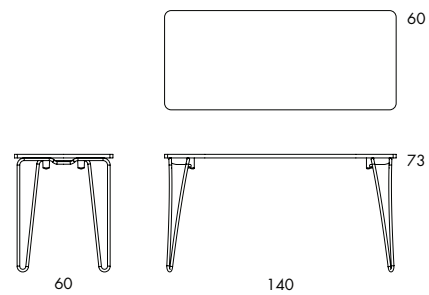

**L41** 26 kg | 0.4-0.6 m<sup>3</sup>/pc**L41** 24 kg | 0.4-0.6 m<sup>3</sup>/pc**L41** 20 kg | 0.4-0.6 m<sup>3</sup>/pc**L41** 17 kg | 0.4-0.6 m<sup>3</sup>/pc

**FOLD-DOWN TABLE.** Chrome-plated steel legs (chrome III). Fittings in ABS plastic. Lightweight Eurolight tabletop in 3.8 cm white melamine with white edging. The table is 10.5 cm thick when folded down. Plastic foot.

	<b>L41</b>
Table height	74
Area tabletop	205x80/185x80/140x80/140x60
Thickness folded	10
Weight, kg	26/24/20/17
Cbm	0.4-0.6