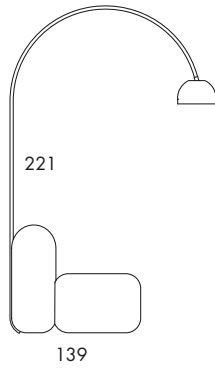

BOB Module Not Included

D870

D870-BENCH

Overall height 128
 Overall width 78
 Overall depth 5

BOB Module Not Included

D871

D871-SMALL

Overall height 128
 Overall width 76
 Overall depth 5

BOB Module Not Included

D873

D872-LARGE

Overall height 128
 Overall width 96,5
 Overall depth 5

BOB PLEXI, DIVIDER FOR BOB AND BOB JOB. BOB Plexi is available in three different widths to fit all available BOB modules. The height is 128cm. The Plexiglass dividers are easy to mount or remove on new or existing BOB sofas without the need for tools. We recommend no closer than three 26cm seats (3x26=78cm) between each divider to provide for a safe and relaxing seating experience.

BOB Modul Inte Inkluderad

D840

B840
Overall height 199
Overall depth 88

BOB Modul Inte Inkluderad

D841

B841
Overall height 221
Overall depth 139

BOB Modul Inte Inkluderad

D842

B842
Overall height 199
Overall depth 144

BOB LIGHT FOR BOB, BOB JOB AND BOB HOME. Painted aluminum and metal. White RAL 9010 or Black RAL 9005. Other colours on request. Connection: 1,5m cable with Wieland-connection. LED info: Built in 230V LED module. 10W, 838LM, 3000K, CRI >80. BOB LIGHT developed in collaboration with Zero Lighting.