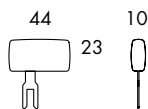

B842
Overall height 199
Overall depth 144

BOB LIGHT FOR BOB, BOB JOB AND BOB HOME. Painted aluminum and metal. White RAL 9010 or Black RAL 9005. Other colours on request. Connection: 1,5m cable with Wieland-connection. LED info: Built in 230V LED module. 10W, 838LM, 3000K, CRI >80. BOB LIGHT developed in collaboration with Zero Lighting.

Ø28

D400

D400
Overall height 60
Table top Ø 28

D401

D401
Overall height 60
Table top 38x26

D812

D812
Armrest height 23
Armrest length 44
Thicknes 10

ADD-ON TABLE AND ARMREST FOR BOB, BOB JOB AND BOB HOME. Tables in Lacquered Aluminium with fine textured finish. BOB Writing table is Rotatable. BOB Armrest in fabric or leather. All are Add-on.