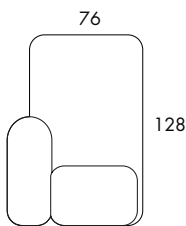

BOB Module Not Included

D870

D870-BENCH

Overall height 128
 Overall width 78
 Overall depth 5

BOB Module Not Included

D871

D871-SMALL

Overall height 128
 Overall width 76
 Overall depth 5

BOB Module Not Included

D873

D872-LARGE

Overall height 128
 Overall width 96,5
 Overall depth 5

BOB PLEXI, DIVIDER FOR BOB AND BOB JOB. BOB Plexi is available in three different widths to fit all available BOB modules. The height is 128cm. The Plexiglass dividers are easy to mount or remove on new or existing BOB sofas without the need for tools. We recommend no closer than three 26cm seats (3x26=78cm) between each divider to provide for a safe and relaxing seating experience.

BOB Modul Inte Inkluderad

D840

B840
Overall height 199
Overall depth 88

BOB Modul Inte Inkluderad

D841

B841
Overall height 221
Overall depth 139

BOB Modul Inte Inkluderad

D842

Ø28

D400

D400
Overall height 60
Table top Ø 28

D401

D401
Overall height 60
Table top 38x26

D812

D812
Armrest height 23
Armrest length 44
Thicknes 10

ADD-ON TABLE AND ARMREST FOR BOB, BOB JOB AND BOB HOME. Tables in Lacquered Aluminium with fine textured finish. BOB Writing table is Rotatable. BOB Armrest in fabric or leather. All are Add-on.