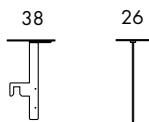

BOB Module Not Included

D873

D872-LARGE

Overall height 128
 Overall width 96,5
 Overall depth 5

BOB PLEXI, DIVIDER FOR BOB AND BOB JOB. BOB Plexi is available in three different widths to fit all available BOB modules. The height is 128cm. The Plexiglass dividers are easy to mount or remove on new or existing BOB sofas without the need for tools. We recommend no closer than three 26cm seats (3x26=78cm) between each divider to provide for a safe and relaxing seating experience.

BOB Modul Inte Inkluderad

D840

B840
Overall height 199
Overall depth 88

BOB Modul Inte Inkluderad

D841

B841
Overall height 221
Overall depth 139

BOB Modul Inte Inkluderad

D842

B842
Overall height 199
Overall depth 144

BOB LIGHT FOR BOB, BOB JOB AND BOB HOME. Painted aluminum and metal. White RAL 9010 or Black RAL 9005. Other colours on request. Connection: 1,5m cable with Wieland-connection. LED info: Built in 230V LED module. 10W, 838LM, 3000K, CRI >80. BOB LIGHT developed in collaboration with Zero Lighting.

Ø28

D400

D400
Overall height 60
Table top Ø 28

D401

D401
Overall height 60
Table top 38x26

D812

D812
Armrest height 23
Armrest length 44
Thicknes 10

ADD-ON TABLE AND ARMREST FOR BOB, BOB JOB AND BOB HOME. Tables in Lacquered Aluminium with fine textured finish. BOB Writing table is Rotatable. BOB Armrest in fabric or leather. All are Add-on.