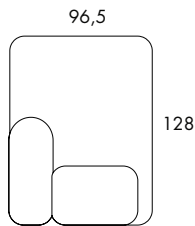

BOB Module Not Included

D870

D870-BENCH

Overall height 128
 Overall width 78
 Overall depth 5

BOB Module Not Included

D871

D871-SMALL

Overall height 128
 Overall width 76
 Overall depth 5

BOB Module Not Included

D873

D872-LARGE

Overall height 128
 Overall width 96,5
 Overall depth 5

BOB PLEXI, DIVIDER FOR BOB AND BOB JOB. BOB Plexi is available in three different widths to fit all available BOB modules. The height is 128cm. The Plexiglass dividers are easy to mount or remove on new or existing BOB sofas without the need for tools. We recommend no closer than three 26cm seats (3x26=78cm) between each divider to provide for a safe and relaxing seating experience.

BOB Modul Inte Inkluderad

D840

B840
Overall height 199
Overall depth 88

BOB Modul Inte Inkluderad

D841

B841
Overall height 221
Overall depth 139

BOB Modul Inte Inkluderad

D842

Ø28

D400

D400
Overall height 60
Table top Ø 28

D401

D401
Overall height 60
Table top 38x26

D812

D812
Armrest height 23
Armrest length 44
Thicknes 10

ADD-ON TABLE AND ARMREST FOR BOB, BOB JOB AND BOB HOME. Tables in Lacquered Aluminium with fine textured finish. BOB Writing table is Rotatable. BOB Armrest in fabric or leather. All are Add-on.