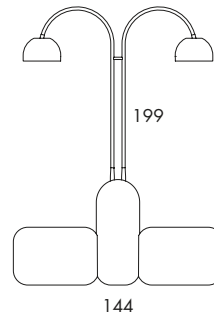

BOB Module Not Included

D870

D870-BENCH

Overall height 128
 Overall width 78
 Overall depth 5

BOB Module Not Included

D871

D871-SMALL

Overall height 128
 Overall width 76
 Overall depth 5

BOB Module Not Included

D873

D872-LARGE

Overall height 128
 Overall width 96,5
 Overall depth 5

BOB PLEXI, DIVIDER FOR BOB AND BOB JOB. BOB Plexi is available in three different widths to fit all available BOB modules. The height is 128cm. The Plexiglass dividers are easy to mount or remove on new or existing BOB sofas without the need for tools. We recommend no closer than three 26cm seats (3x26=78cm) between each divider to provide for a safe and relaxing seating experience.

BOB Modul Inte Inkluderad

D840

B840
Overall height 199
Overall depth 88

BOB Modul Inte Inkluderad

D841

B841
Overall height 221
Overall depth 139

BOB Modul Inte Inkluderad

D842

B842
Overall height 199
Overall depth 144

BOB LIGHT FOR BOB, BOB JOB AND BOB HOME. Painted aluminum and metal. White RAL 9010 or Black RAL 9005. Other colours on request. Connection: 1,5m cable with Wieland-connection. LED info: Built in 230V LED module. 10W, 838LM, 3000K, CRI >80. BOB LIGHT developed in collaboration with Zero Lighting.