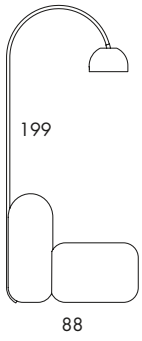

BOB Module Not Included

D870

D870-BENCH

Overall height 128
 Overall width 78
 Overall depth 5

BOB Module Not Included

D871

D871-SMALL

Overall height 128
 Overall width 76
 Overall depth 5

BOB Module Not Included

D873

D872-LARGE

Overall height 128
 Overall width 96,5
 Overall depth 5

BOB PLEXI, DIVIDER FOR BOB AND BOB JOB. BOB Plexi is available in three different widths to fit all available BOB modules. The height is 128cm. The Plexiglass dividers are easy to mount or remove on new or existing BOB sofas without the need for tools. We recommend no closer than three 26cm seats (3x26=78cm) between each divider to provide for a safe and relaxing seating experience.

BOB Modul Inte Inkluderad

D840

B840
Overall height 199
Overall depth 88

BOB Modul Inte Inkluderad

D841

B841
Overall height 221
Overall depth 139

BOB Modul Inte Inkluderad

D842

B842
Overall height 199
Overall depth 144

BOB LIGHT FOR BOB, BOB JOB AND BOB HOME. Painted aluminum and metal. White RAL 9010 or Black RAL 9005. Other colours on request. Connection: 1,5m cable with Wieland-connection. LED info: Built in 230V LED module. 10W, 838LM, 3000K, CRI >80. BOB LIGHT developed in collaboration with Zero Lighting.