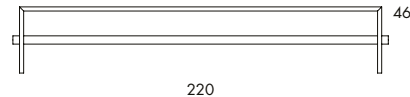

| | L233 |
|---------------|-----------------------------|
| Table height | 107 |
| Area tabletop | 180x60/200x60/200x70/250x80 |
| Cbm | 1.5 |

| | L232 |
|---------------|-----------------------------|
| Table height | 90 |
| Area tabletop | 180x60/200x60/200x70/250x80 |
| Cbm | 1.5 |

Johan Lindau 2001

L230, L231 | PING-PONG

180x70 | 200x80 | 250x80 | 250x90 | 170x38 | 220x38 | 150x38

80

250

72

38

220

46

L230

L231

TABLE | BENCH | COFFEE TABLE. Solid wood or high-pressure laminate on plywood. Stainless steel foot rest. For indoor use.

We customize Ping-Pong tables and benches. Other sizes, height, materials and colours are available.

L230 Table
 Table height 72
 Area tabletop 180x70/200x80/250x80/250x90

L231 Bench
 Seat height 46
 Area 150x38/170x38/220x38