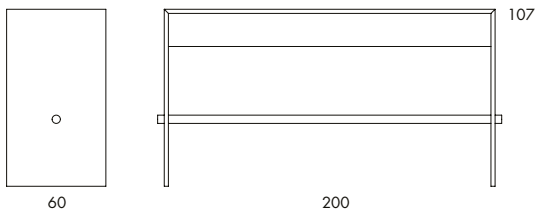

Johan Lindau 2001

L232, L233 | PING-PONG

180x60 | 200x60 | 200x70 | 250x80

L233 1.5 m³/pc

L232

BAR TABLE. Solid wood or high-pressure laminate on plywood. Stainless steel foot rest. For indoor use.

We customize Ping-Pong bar tables, tables and benches. Other sizes, height, materials and colours are available.

| | L233 |
|---------------|-----------------------------|
| Table height | 107 |
| Area tabletop | 180x60/200x60/200x70/250x80 |
| Cbm | 1.5 |

| | L232 |
|---------------|-----------------------------|
| Table height | 90 |
| Area tabletop | 180x60/200x60/200x70/250x80 |
| Cbm | 1.5 |

Johan Lindau 2001

L230, L231 | PING-PONG

180x70 | 200x80 | 250x80 | 250x90 | 170x38 | 220x38 | 150x38

80

250

72

38

220

L230 Table
 Table height 72
 Area tabletop 180x70/200x80/250x80/250x90

L231 Bench
 Seat height 46
 Area 150x38/170x38/220x38