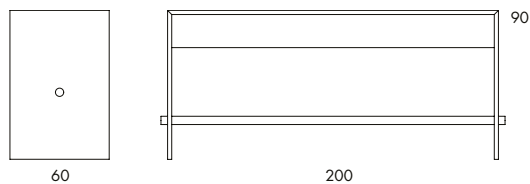

Johan Lindau 2001

L232, L233 | PING-PONG

180x60 | 200x60 | 200x70 | 250x80

L233 1.5 m³/pc

L232

BAR TABLE. Solid wood or high-pressure laminate on plywood. Stainless steel foot rest. For indoor use.

We customize Ping-Pong bar tables, tables and benches. Other sizes, height, materials and colours are available.

| | L233 |
|---------------|-----------------------------|
| Table height | 107 |
| Area tabletop | 180x60/200x60/200x70/250x80 |
| Cbm | 1.5 |

| | L232 |
|---------------|-----------------------------|
| Table height | 90 |
| Area tabletop | 180x60/200x60/200x70/250x80 |
| Cbm | 1.5 |

Johan Lindau 2001

L230, L231 | PING-PONG

180x70 | 200x80 | 250x80 | 250x90 | 170x38 | 220x38 | 150x38

80

250

72

38

220

L230 Table
 Table height 72
 Area tabletop 180x70/200x80/250x80/250x90

L231 Bench
 Seat height 46
 Area 150x38/170x38/220x38