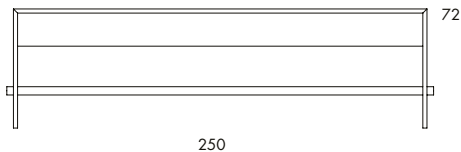

| | L233 |
|---------------|-----------------------------|
| Table height | 107 |
| Area tabletop | 180x60/200x60/200x70/250x80 |
| Cbm | 1.5 |

| | L232 |
|---------------|-----------------------------|
| Table height | 90 |
| Area tabletop | 180x60/200x60/200x70/250x80 |
| Cbm | 1.5 |

Johan Lindau 2001

L230, L231 | PING-PONG

180x70 | 200x80 | 250x80 | 250x90 | 170x38 | 220x38 | 150x38

80

250

72

38

220

46

L230

L231

TABLE | BENCH | COFFEE TABLE. Solid wood or high-pressure laminate on plywood. Stainless steel foot rest. For indoor use.

We customize Ping-Pong tables and benches. Other sizes, height, materials and colours are available.

L230 Table
 Table height 72
 Area tabletop 180x70/200x80/250x80/250x90

L231 Bench
 Seat height 46
 Area 150x38/170x38/220x38