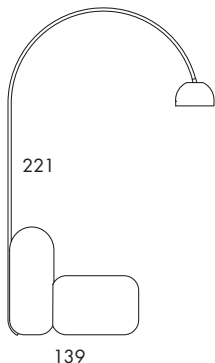

BOB Modul Inte Inkluderad
D840

B840
Overall height 199
Overall depth 88

BOB Modul Inte Inkluderad
D841

B841
Overall height 221
Overall depth 139

BOB Modul Inte Inkluderad
D842

B842
Overall height 199
Overall depth 144

BOB LIGHT for BOB, BOB JOB and BOB HOME. Painted aluminum and metal. White RAL 9010 or Black RAL 9005. Other colours on request. Connection: 1,5m cable with Wieland-connection. LED info: Built in 230V LED module. 10W, 838LM, 3000K, CRI >80. BOB LIGHT developed in collaboration with Zero Lighting.