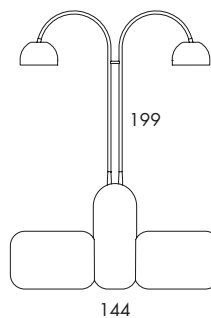

BOB Modul Inte Inkluderad
D840

B840
Overall height 199
Overall depth 88

BOB Modul Inte Inkluderad
D841

B841
Overall height 221
Overall depth 139

BOB Modul Inte Inkluderad
D842

B842
Overall height 199
Overall depth 144

BOB LIGHT for BOB, BOB JOB and BOB HOME. Painted aluminum and metal. White RAL 9010 or Black RAL 9005. Other colours on request. Connection: 1,5m cable with Wieland-connection. LED info: Built in 230V LED module. 10W, 838LM, 3000K, CRI >80. BOB LIGHT developed in collaboration with Zero Lighting.