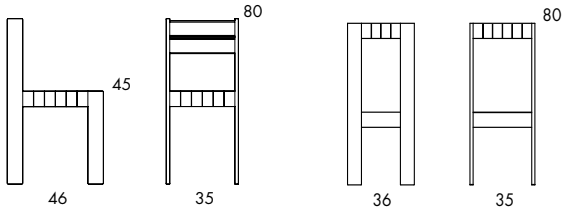

O220

O222

CHAIR | BAR CHAIR. Frame in lacquered or oiled solid wood. Saddle girth in textile straps or natural Polylin.

| | |
|----------------|-------------|
| | O220 |
| Seat height | 45 |
| Overall height | 80 |
| Overall width | 35 |
| Overall depth | 46 |

| | |
|----------------|-------------|
| | O222 |
| Seat height | 80 |
| Overall height | 80 |
| Overall width | 35 |
| Overall depth | 36 |

O220

O222

11 | LACQUERED WOOD FOR MOMANG

1. GREEN
NCS S 8010-G30Y