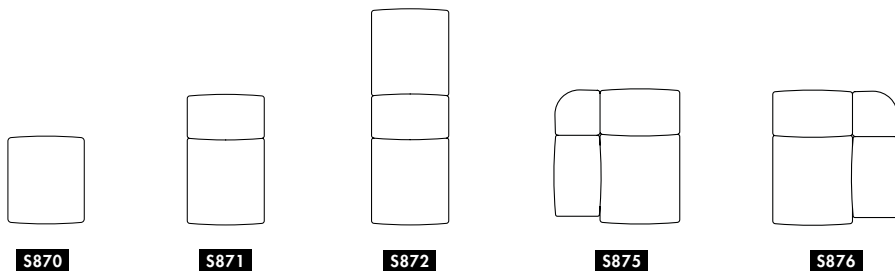

MODULAR SOFA | BENCH | EASY CHAIR | FOOTSTOOL. Can be combined with other modules from BOB and BOB JOB. Frame of wood. Moulded polyurethane foam with fabric or leather cover. Plastic feet. Built-in connection fitting. If a fabric/color option is used for fewer than 4 modules for a multicolored BOB the option is regarded as one fabric type higher. For different fabrics in seat and back the higher fabric price applies. Base in black lacquered wood +6cm gives seat height 46cm.

BOB can be put together in endless combinations. Use CAD files or the BOB Planner available on our website to create your desired variant and attach the illustration in the order. [Follow the link to BOB planner here.](#)

S870

Seat height	40
Overall height	40
Seat width	52-∞
Seat depth	59
Overall depth	59

S871

Seat height	40
Overall height	72
Seat width	52-∞
Seat depth	59
Overall depth	87

S872

Seat height	40
Overall height	72
Seat width	52-∞
Seat depth	59
Overall depth	145

S875|S876

Seat height	40
Overall height	40
Seat width	52-∞
Overall width	82-∞
Seat depth	59
Overall depth	87