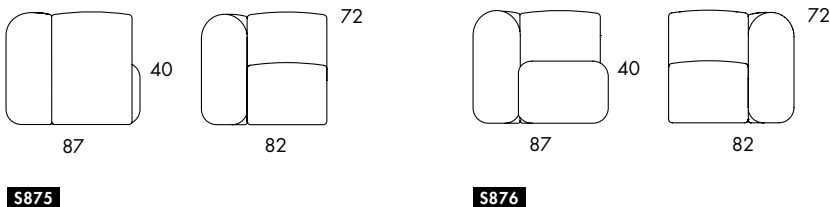

BOB can be put together in endless combinations. Use CAD files or the BOB Planner available on our website to create your desired variant and attach the illustration in the order. [Follow the link to BOB planner here.](#)

S870

Seat height	40
Overall height	40
Seat width	52-∞
Seat depth	59
Overall depth	59

S871

Seat height	40
Overall height	72
Seat width	52-∞
Seat depth	59
Overall depth	87

S872

Seat height	40
Overall height	72
Seat width	52-∞
Seat depth	59
Overall depth	145

S875|S876

Seat height	40
Overall height	40
Seat width	52-∞
Overall width	82-∞
Seat depth	59
Overall depth	87