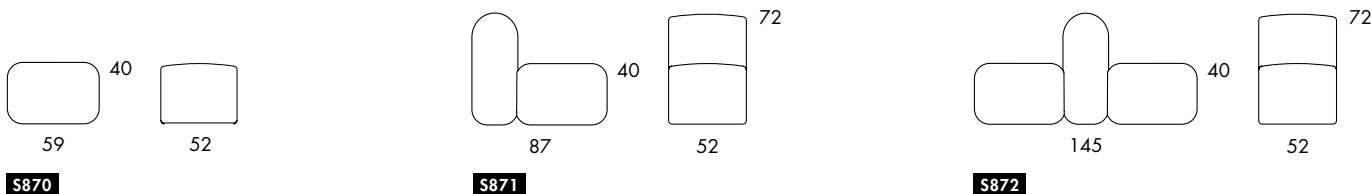

MODULAR SOFA | BENCH | EASY CHAIR | FOOTSTOOL. Can be combined with other modules from BOB and BOB JOB. Frame of wood. Moulded polyurethane foam with fabric or leather cover. Plastic feet. Built-in connection fitting. If a fabric/color option is used for fewer than 4 modules for a multicolored BOB the option is regarded as one fabric type higher. For different fabrics in seat and back the higher fabric price applies. Base in black lacquered wood +6cm gives seat height 46cm.

BOB can be put together in endless combinations. Use CAD files or the BOB Planner available on our website to create your desired variant and attach the illustration in the order. [Follow the link to BOB planner here.](#)

S870

Seat height	40
Overall height	40
Seat width	52-∞
Seat depth	59
Overall depth	59

S871

Seat height	40
Overall height	72
Seat width	52-∞
Seat depth	59
Overall depth	87

S872

Seat height	40
Overall height	72
Seat width	52-∞
Seat depth	59
Overall depth	145

S875|S876

Seat height	40
Overall height	40
Seat width	52-∞
Overall width	82-∞
Seat depth	59
Overall depth	87