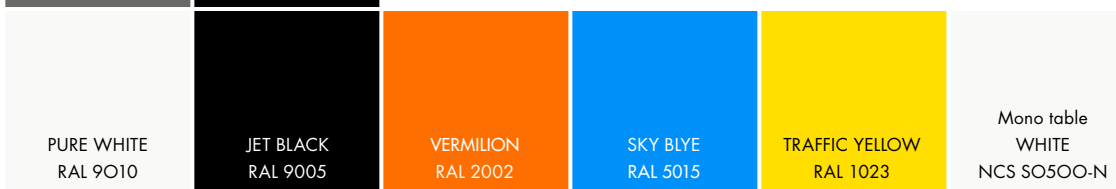

1 standard colors of steel on stand & frames

2 standard colors of steel in whole steel products

7 standard stain colors

8 Sting anodized Aluminum*

Chair for indoor and outdoor use: **-U**
Chair for indoor use only: **-I**

*Other anodizing colors may be offered for contract PROJECTS, minimum requirement 40pcs/color:

Gold, GD-30-U, Turquoise-blue, BL-30-U, Purple, LI-25-I, Orange, OR-35-I, Green, GR-40-I, Brown, BO-35-I

OTHER CUSTOMER SELECTED LACQUER OR STAIN IS POSSIBLE FOR CONTRACT PROJECTS.