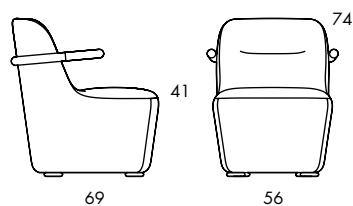


**O721****O720**

EASY CHAIR | EASY CHAIR WITH ARMRESTS. Moulded HR polyurethane foam padding. Upholstered in fabric or leather. Feet in steel alternatively feet and rackrest in steel, armguide in wood.

	O721
Seat height	41
Overall height	74
Overall width	55
Overall depth	68

	O720
Seat height	41
Overall height	74
Overall width	56
Overall depth	69