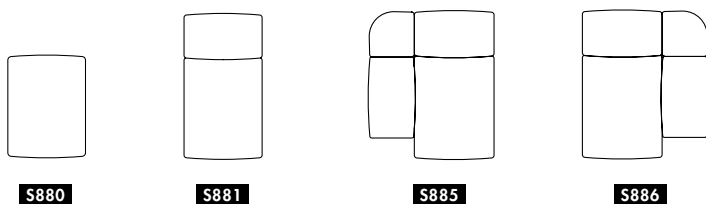

MODULAR SOFA | BENCH | EASY CHAIR | FOOTSTOOL. Can be combined with other modules from BOB Home. Frame of wood. Moulded polyurethane foam with fabric or leather cover. Plastic feet. Built-in connection fitting. If a fabric/color option is used for fewer than 4 modules for a multicolored BOB the option is regarded as one fabric type higher. For different fabrics in seat and back the higher fabric price applies.

Bob Home has a deeper and softer seat than Bob and is primarily intended to be built as armchairs, sofas and benches of various sizes. Use CAD files or the BOB Home Planner available on our website to create your desired variant and attach the illustration from the BOB Home planner in the order. [Follow the link to BOB Home planner here.](#)

S880

S870
 Seat height 40
 Overall height 40
 Seat width 52-∞
 Seat depth 68
 Overall depth 68

S881

S871
 Seat height 40
 Overall height 72
 Seat width 52-∞
 Seat depth 68
 Overall depth 96

S885 | S886
 Seat height 40
 Overall height 40
 Seat width 52-∞
 Overall width 82-∞
 Seat depth 68
 Overall depth 96