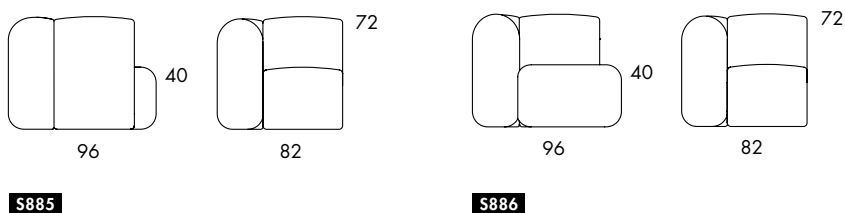

S880

S870
 Seat height 40
 Overall height 40
 Seat width 52-∞
 Seat depth 68
 Overall depth 68

S881

S871
 Seat height 40
 Overall height 72
 Seat width 52-∞
 Seat depth 68
 Overall depth 96

S885 | S886
 Seat height 40
 Overall height 40
 Seat width 52-∞
 Overall width 82-∞
 Seat depth 68
 Overall depth 96