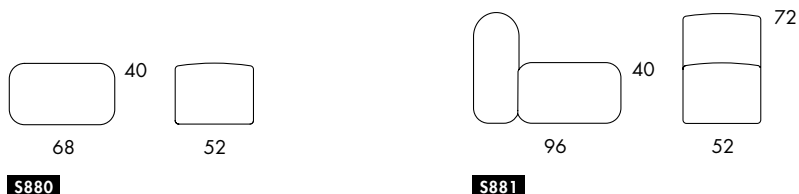

S880

S870
 Seat height 40
 Overall height 40
 Seat width 52-∞
 Seat depth 68
 Overall depth 68

S881

S871
 Seat height 40
 Overall height 72
 Seat width 52-∞
 Seat depth 68
 Overall depth 96

S885 | S886
 Seat height 40
 Overall height 40
 Seat width 52-∞
 Overall width 82-∞
 Seat depth 68
 Overall depth 96