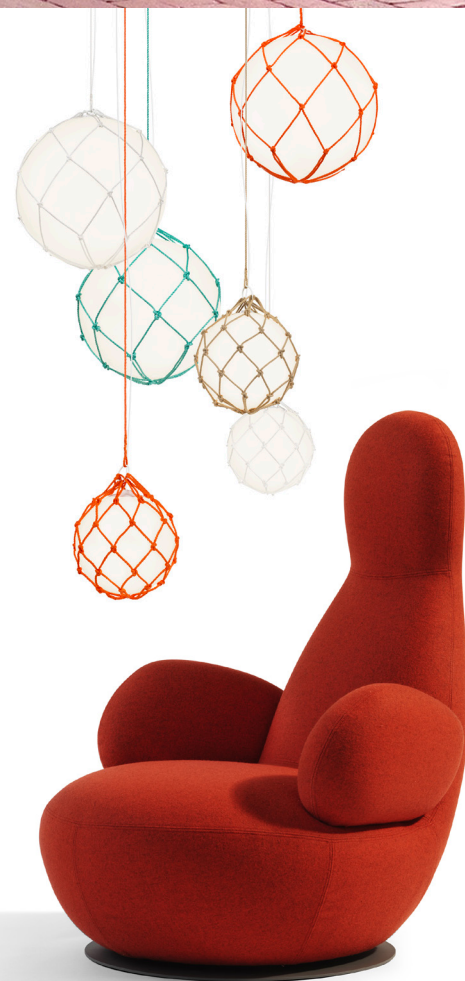

ZERO®

BLÅ STATION