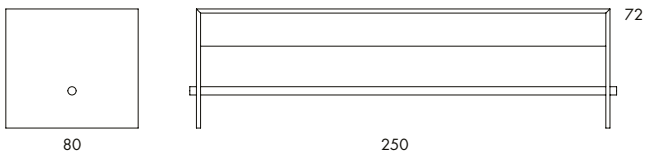

L233 1.5 m³/pc

L232

BAR TABLE. Solid wood or high-pressure laminate on plywood. Stainless steel foot rest. For indoor use.

We customize Ping-Pong bar tables, tables and benches. Other sizes, height, materials and colours are available.

	L233
Table height	107
Area tabletop	180x60/200x60/200x70/250x80
Cbm	1.5

	L232
Table height	90
Area tabletop	180x60/200x60/200x70/250x80
Cbm	1.5

L230

L231

TABLE | BENCH | COFFEE TABLE. Solid wood or high-pressure laminate on plywood. Stainless steel foot rest. For indoor use.

We customize Ping-Pong tables and benches. Other sizes, height, materials and colours are available.

L230 Table
Table height 72
Area tabletop 180x70/200x80/250x80/250x90

L231 Bench
Seat height 46
Area 150x38/170x38/220x38