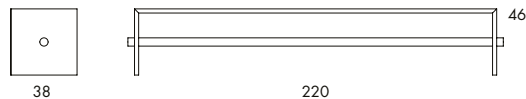

L233 1.5 m³/pc

L232

BAR TABLE. Solid wood or high-pressure laminate on plywood. Stainless steel foot rest. For indoor use.

We customize Ping-Pong bar tables, tables and benches. Other sizes, height, materials and colours are available.

	L233
Table height	107
Area tabletop	180x60/200x60/200x70/250x80
Cbm	1.5

	L232
Table height	90
Area tabletop	180x60/200x60/200x70/250x80
Cbm	1.5

L230

L231

TABLE | BENCH | COFFEE TABLE. Solid wood or high-pressure laminate on plywood. Stainless steel foot rest. For indoor use.

We customize Ping-Pong tables and benches. Other sizes, height, materials and colours are available.

L230 Table
Table height 72
Area tabletop 180x70/200x80/250x80/250x90

L231 Bench
Seat height 46
Area 150x38/170x38/220x38