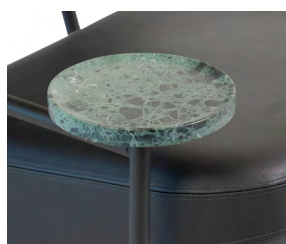

**B30** 15.7 kg | 0.9 m<sup>3</sup>/pc (1.7 m<sup>3</sup>/2 pcs)

**EASY CHAIR** with armrests. Steel frame. Moulded CMHR polyurethane foam padding. Upholstered in fabric or leather. Leather as per cc. 6a. Frame in painted steel. B30 has table-top and B31 has no table-top. Table-top in lacquered or oiled oak or stone slab.

	<b>B30</b>
Seat height	40
Overall height	72
Seat width	58
Overall width	83
Seat depth	58
Overall depth	80
Weight, kg	15.7
Cbm	0.91

**B31** 15.1 kg | 0.9 m<sup>3</sup>/pc (1.7 m<sup>3</sup>/2 pcs)

**EASY CHAIR** with armrests. Steel frame. Moulded CMHR polyurethane foam padding. Upholstered in fabric or leather. Leather as per cc. 6a. Frame in painted steel. B30 has table-top and B31 has no table-top.

	<b>B31</b>
Seat height	40
Overall height	72
Seat width	58
Overall width	83
Seat depth	58
Overall depth	80
Weight, kg	15.7
Cbm	0.91