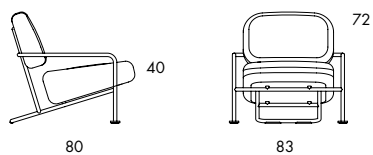

**B30** 15.7 kg | 0.9 m<sup>3</sup>/pc (1.7 m<sup>3</sup>/2 pcs)

**EASY CHAIR** with armrests. Steel frame. Moulded CMHR polyurethane foam padding. Upholstered in fabric or leather. Leather as per cc. 6a. Frame in painted steel. B30 has table-top and B31 has no table-top. Table-top in lacquered or oiled oak or stone slab.

	<b>B30</b>
Seat height	40
Overall height	72
Seat width	58
Overall width	83
Seat depth	58
Overall depth	80
Weight, kg	15.7
Cbm	0.91

**B31** 15.1 kg | 0.9 m<sup>3</sup>/pc (1.7 m<sup>3</sup>/2 pcs)

**EASY CHAIR** with armrests. Steel frame. Moulded CMHR polyurethane foam padding. Upholstered in fabric or leather. Leather as per cc. 6a. Frame in painted steel. B30 has table-top and B31 has no table-top.

	<b>B31</b>
Seat height	40
Overall height	72
Seat width	58
Overall width	83
Seat depth	58
Overall depth	80
Weight, kg	15.7
Cbm	0.91