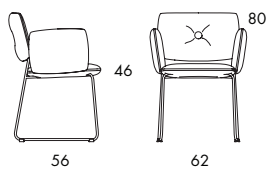

S70 5.6 kg | 0.29 m³/pc 

	S70
Seat height	46
Overall height	80
Seat width	45
Overall width	50
Seat depth	43
Overall depth	56
Weight, kg	5.6
Cbm	0.29/pc
Cbm	0.36/2 pcs

S70A 6 kg | 0.29 m³/pc 

	S70A
Seat height	46
Overall height	80
Seat width	45
Overall width	59
Seat depth	43
Overall depth	56
Weight, kg	6
Cbm	0.29

S70AS 9.15 kg | 0.32 m³/pc

	S70AS
Seat height	46
Overall height	80
Seat width	45
Overall width	62
Seat depth	43
Overall depth	56
Weight, kg	9.15
Cbm	0.32