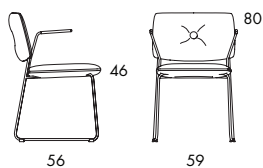

S70 5.6 kg | 0.29 m³/pc 

	S70
Seat height	46
Overall height	80
Seat width	45
Overall width	50
Seat depth	43
Overall depth	56
Weight, kg	5.6
Cbm	0.29/pc
Cbm	0.36/2 pcs

S70A 6 kg | 0.29 m³/pc 

	S70A
Seat height	46
Overall height	80
Seat width	45
Overall width	59
Seat depth	43
Overall depth	56
Weight, kg	6
Cbm	0.29

S70AS 9.15 kg | 0.32 m³/pc

	S70AS
Seat height	46
Overall height	80
Seat width	45
Overall width	62
Seat depth	43
Overall depth	56
Weight, kg	9.15
Cbm	0.32