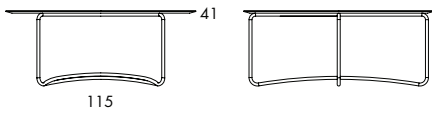

**L80** 10.3 kg | 0.18 m<sup>3</sup>/pc

**L82** 10.3 kg | 0.21 m<sup>3</sup>/pc

**FOLDING TABLE** Chrome-plated steel frame (chrome III). Tabletop in plywood with with laminate or wood veneer finish. Plastic feet.

**L80** 10.3 kg | 0.18 m<sup>3</sup>/pc

	<b>L80</b>
Overall width	133
Overall depth	55
Table height	41
Folded	128x84x8
Weight, kg	10.3
Cbm	0.18

**L82** 10.3 kg | 0.21 m<sup>3</sup>/pc

	<b>L82</b>
Table height	41
Table top	Ø115
Folded	1245x1245x77
Weight, kg	10.3
Cbm	0.21