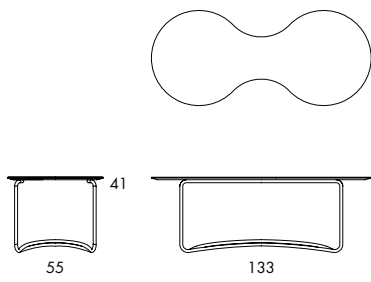

**L80** 10.3 kg | 0.18 m<sup>3</sup>/pc

**L82** 10.3 kg | 0.21 m<sup>3</sup>/pc

**FOLDING TABLE** Chrome-plated steel frame (chrome III). Tabletop in plywood with with laminate or wood veneer finish. Plastic feet.

**L80** 10.3 kg | 0.18 m<sup>3</sup>/pc

	<b>L80</b>
Overall width	133
Overall depth	55
Table height	41
Folded	128x84x8
Weight, kg	10.3
Cbm	0.18

**L82** 10.3 kg | 0.21 m<sup>3</sup>/pc

	<b>L82</b>
Table height	41
Table top	Ø115
Folded	1245x1245x77
Weight, kg	10.3
Cbm	0.21