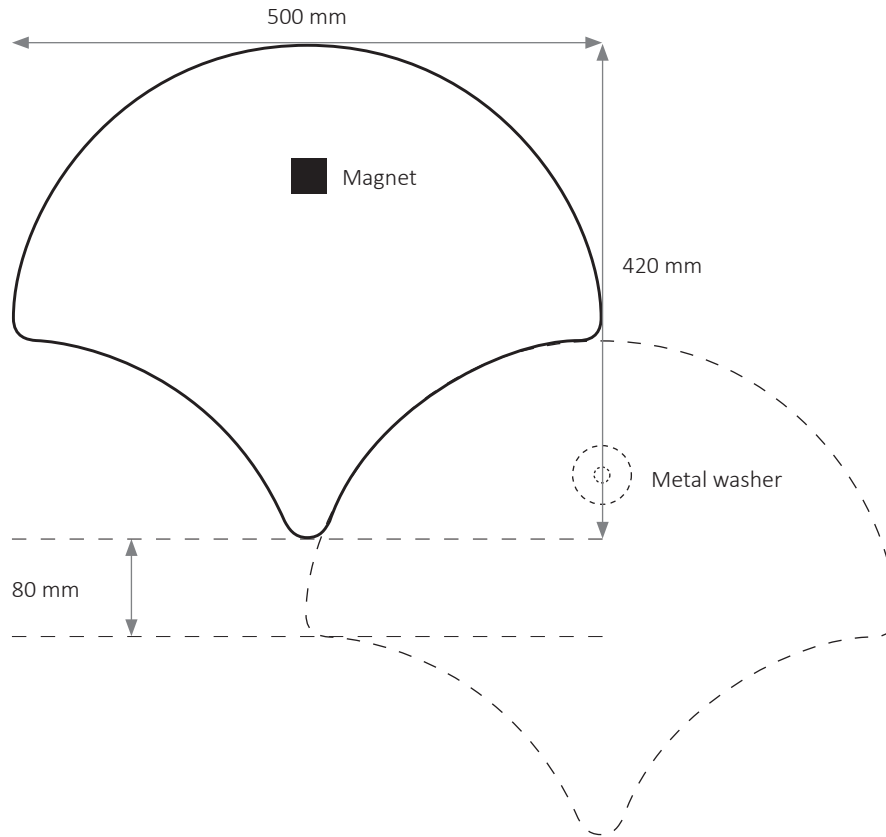

MEASUREMENTS

Overall height	420
Overall width	500
Overall depth	60
Weight (kg)	0,3

ABSORPTION MEASUREMENTS

The sound absorption for Ginkgo has been measured according to the reverberation room method (SS-EN ISO 354:2003) and evaluated according to SS-EN ISO11654:1997. Absorption class = B.